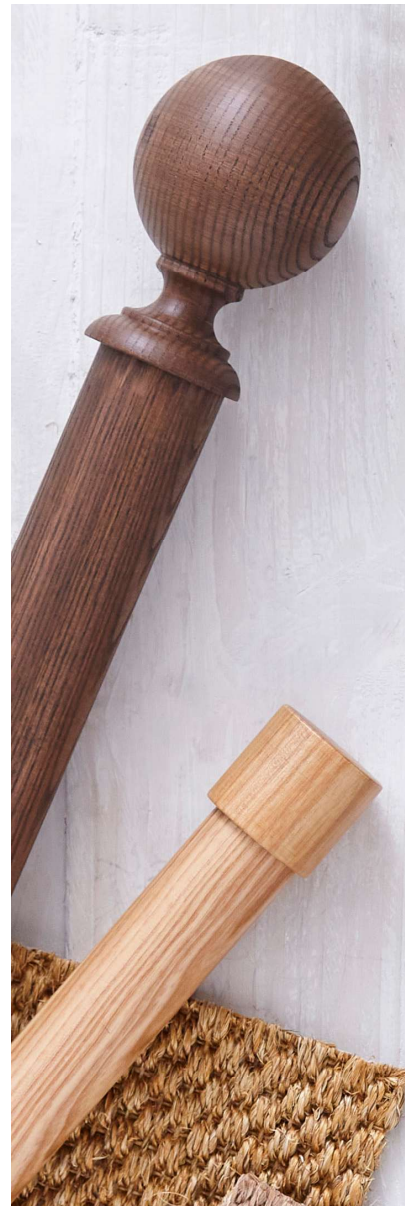

Timeless, simple finial designs combine perfectly with the rustic qualities of the wood to create a truly beautiful look, with a modern no-fuss aesthetic.

Each of the five natural finishes have been carefully considered to allow the humble beauty of the Ash wood to bloom. The hand finishing of Eden, ensures the smoothness and fine detail of the grain are highlighted to give the collection a warm heritage feel.

Eden is hand finished by skilled craftsmen here in Great Britain, all the wood used in our Eden collection is sourced from forestry commission responsibly managed forests, to ensure sustainable use, conservation, restoration, and respect for the land and wildlife.

Simple Solutions

The Eden Collection is available in 35mm and 45mm diameters, with tracked pole corded and uncorded options on the 45mm diameter, in a variety of lengths, to help you find the right proportions for your scheme. Poles up to and including 240cm are supplied in one piece, whilst poles 300cm and above are supplied in two pieces with a joining screw and three brackets.

35mm diameter pole available in: 150cm | 180cm | 210cm | 240cm | 300cm | 360cm | 420cm

45mm diameter pole available in: 150cm | 180cm | 210cm | 240cm | 300cm | 360cm | 420cm | 480cm

Oatmeal

Oatmeal allows the beauty of the grain to shine through. Light in colour, this fresh chalky shade is truly versatile, creating a wonderfully clean and contemporary look, whilst inspiring a calm and relaxed feel in the home.