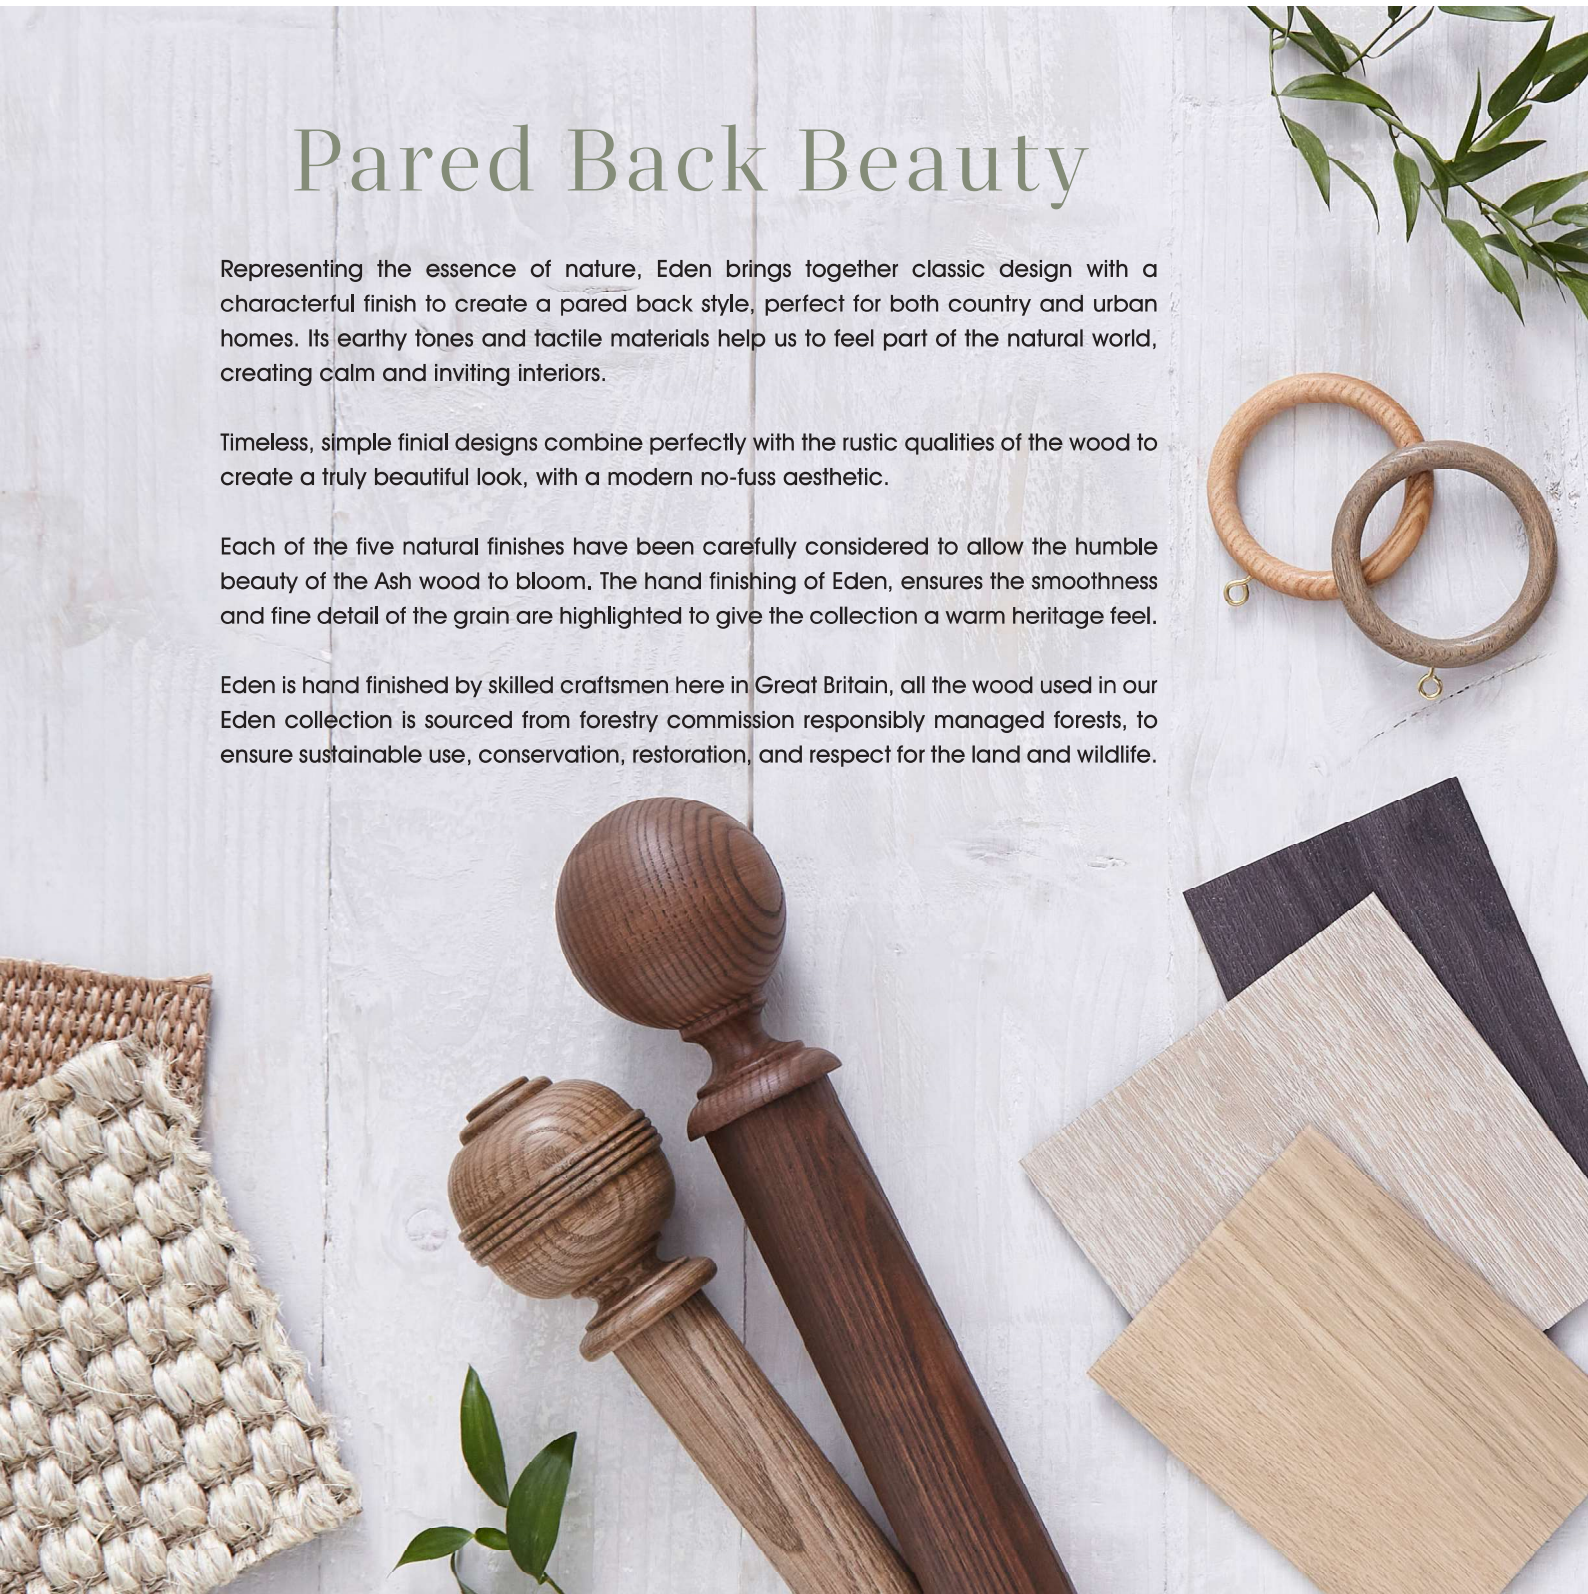

Pared Back Beauty

Representing the essence of nature, Eden brings together classic design with a characterful finish to create a pared back style, perfect for both country and urban homes. Its earthy tones and tactile materials help us to feel part of the natural world, creating calm and inviting interiors.

Timeless, simple finial designs combine perfectly with the rustic qualities of the wood to create a truly beautiful look, with a modern no-fuss aesthetic.

Each of the five natural finishes have been carefully considered to allow the humble beauty of the Ash wood to bloom. The hand finishing of Eden, ensures the smoothness and fine detail of the grain are highlighted to give the collection a warm heritage feel.

Eden is hand finished by skilled craftsmen here in Great Britain, all the wood used in our Eden collection is sourced from forestry commission responsibly managed forests, to ensure sustainable use, conservation, restoration, and respect for the land and wildlife.