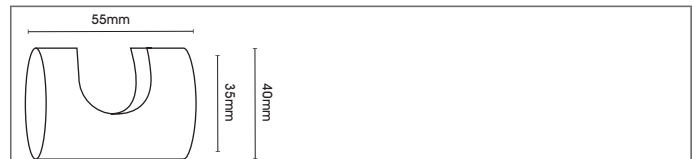

Joining Sleeve

Sold as singles.

	Satin Nickel	IC35SNAC30
	Satin Brass	IC35SBAC30
	Chrome	IC35CHAC30
	Black Nickel	IC35BNAC30