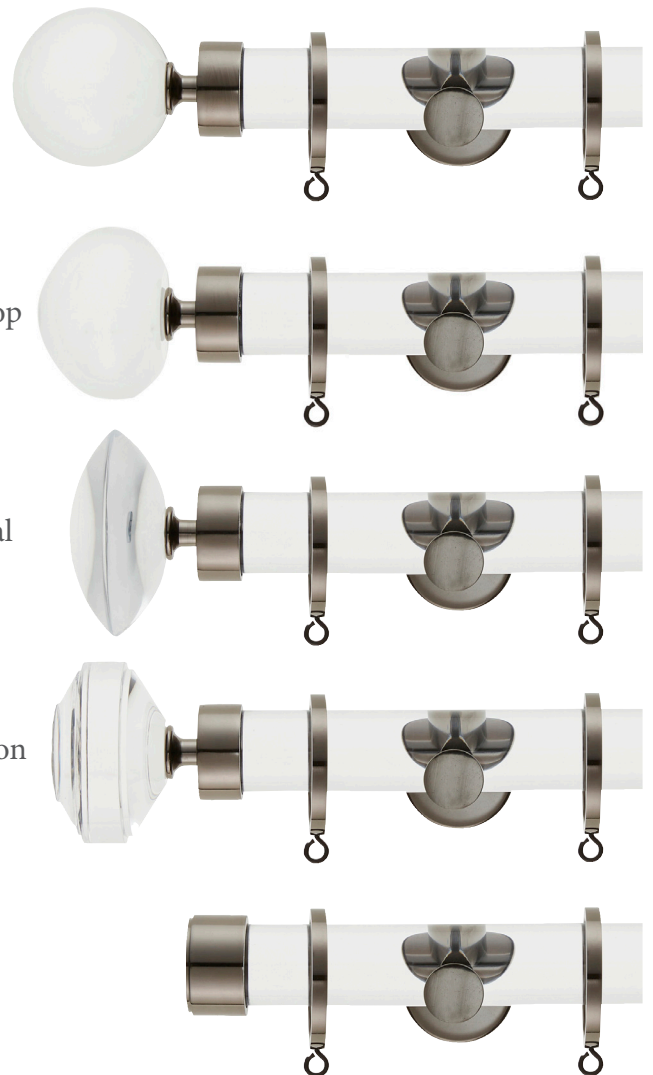

HALLIS HUDSON
ice

Clearly Stylish

Beautiful interiors deserve beautiful accessories, and our contemporary acrylic pole range Ice certainly adds a luxurious, clean aesthetic to any scheme. Making a stylish statement through a combination of clear translucent acrylic and modern metal accents, the Ice collection allows you to dress windows with minimalist flair. The look is light, airy, and sophisticated. The contemporary lines can be personalised with a choice of five finial designs; Pure a classic ball finial, Dewdrop a modern interpretation of the classic ball, Reflection inspired by Art Deco lines and, Mineral a stylised ellipse design. All available in a choice of four metal finishes, two satin metals, Brass and Nickel and two mirrored, Chrome and Black Nickel. With so many combinations available, Ice fits perfectly into both traditional and contemporary décor.

Modern
Metal Accents

Clearly
Understated

Calm and Collected

Offering luxurious style, Ice is available as a 35mm premium quality, acrylic pole. Made of solid acrylic for strength, the pole is designed to provide the durability needed to support drapes and withstand daily use, however due to the nature of acrylic we recommend the use of lightweight to medium curtains depending on the length. Engineered for a smooth performance the complementing curtain rings are fully lined, to help drapes move freely along the pole, without scratching. A choice of brackets means poles can be mounted to a wall or ceiling.

Reflection

Cap

Satin Brass

Satin Brass offers the warmth of traditional brass, with a smooth brushed finish for a contemporary, eye-catching appearance. The beauty of the rich brass contrasts beautifully with the clear acrylic of Ice.

Mineral

Reflection

Cap

Black Nickel

Chic and timeless, the black mirror like finish of Black Nickel adds a slightly more masculine edge, complementing the sleek styling of the Ice range.

35_{mm}
diameter

Complete Pole Sets