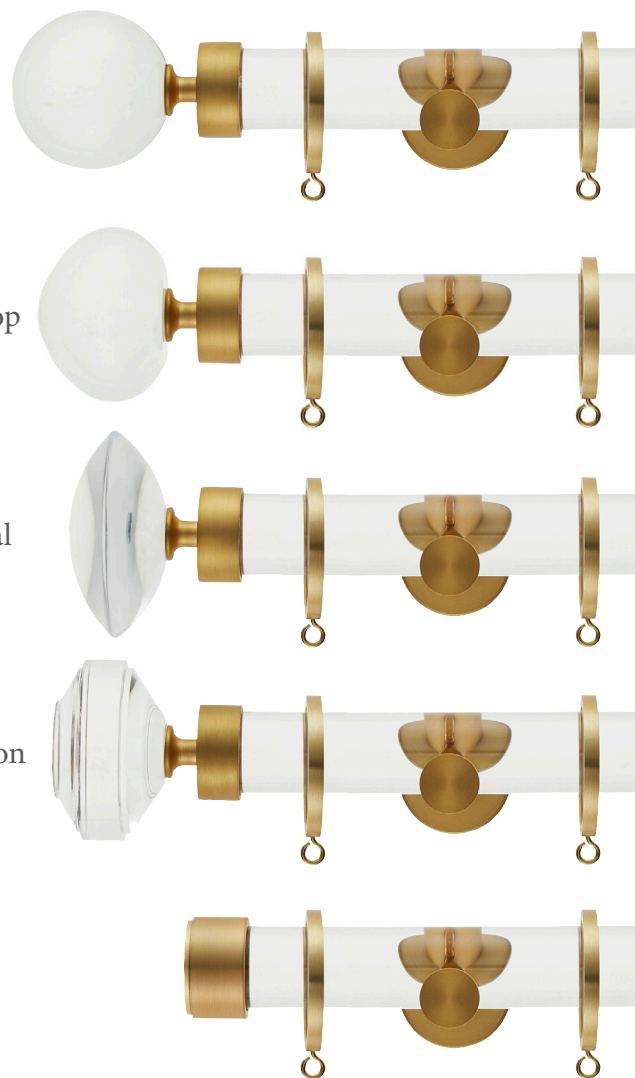

HALLIS HUDSON
ice

Clearly Stylish

Beautiful interiors deserve beautiful accessories, and our contemporary acrylic pole range Ice certainly adds a luxurious, clean aesthetic to any scheme. Making a stylish statement through a combination of clear translucent acrylic and modern metal accents, the Ice collection allows you to dress windows with minimalist flair. The look is light, airy, and sophisticated. The contemporary lines can be personalised with a choice of five finial designs; Pure a classic ball finial, Dewdrop a modern interpretation of the classic ball, Reflection inspired by Art Deco lines and, Mineral a stylised ellipse design. All available in a choice of four metal finishes, two satin metals, Brass and Nickel and two mirrored, Chrome and Black Nickel. With so many combinations available, Ice fits perfectly into both traditional and contemporary décor.

Modern
Metal Accents

Clearly
Understated

Calm and Collected

Offering luxurious style, Ice is available as a 35mm premium quality, acrylic pole. Made of solid acrylic for strength, the pole is designed to provide the durability needed to support drapes and withstand daily use, however due to the nature of acrylic we recommend the use of lightweight to medium curtains depending on the length. Engineered for a smooth performance the complementing curtain rings are fully lined, to help drapes move freely along the pole, without scratching. A choice of brackets means poles can be mounted to a wall or ceiling.

Satin Nickel

Satin Nickel has a warmer grey undertone, which is much loved by designers and architects for its softer appearance and modern aesthetics. A chic finish for contemporary homes.

Pure

Dewdrop

Mineral

Reflection

Cap

Satin Brass

Satin Brass offers the warmth of traditional brass, with a smooth brushed finish for a contemporary, eye-catching appearance. The beauty of the rich brass contrasts beautifully with the clear acrylic of Ice.