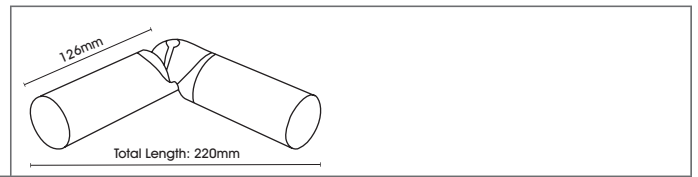

Curve Appeal

The Ice pole can make a stunning addition to bay windows, thanks to the simple elbow joint which can be purchased separately.

Whilst the elbow joint creates a full functioning system we recommend using as a dress pole only, as it can be more difficult to pass the rings over the joint.

Elbow Joint

Sold as singles.

	Solid Acrylic Hinged Elbow Joint	IC35ACAC26
--	----------------------------------	-------------------

Please note a joiner and cylinder bracket is required on either side of the knuckle joint. Sold separately.