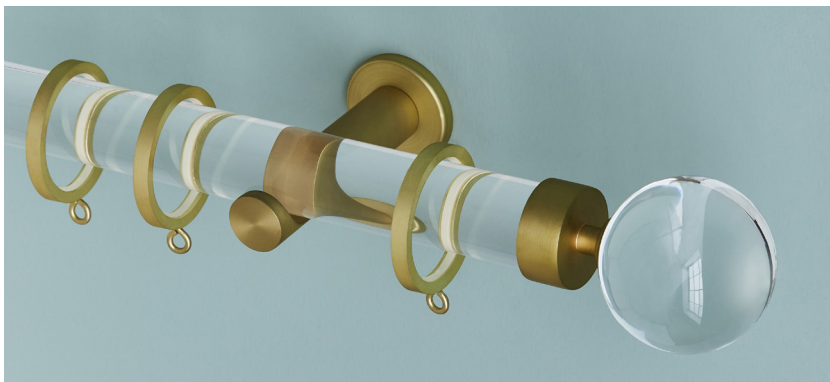

Rings

Sold as Packs of 6.

	Rings	Passing Rings
Satin Nickel	IC35SNAC22	IC35SNAC24
Satin Brass	IC35SBAC22	IC35SBAC24
Chrome	IC35CHAC22	IC35CHAC24
Black Nickel	IC35BNAC22	IC35BNAC24

Acrylic Draw Rod

Sold as singles.

75cm	3755R
100cm	3756R
125cm	3757R

The bottom handle can be added or left off, depending on the desired look.

Draw rods supplied with the handle separate.