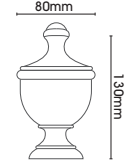

Parchment White

Heritage Grey

Gold over White

Champagne Gold

Baroque Silver

Baroque Gold

Pole lengths: 150cm | 180cm | 240cm | 300cm | 360cm

Poles 300cm and above are supplied in two pieces with a joining screw.

Pole Only 45mm

		150cm	180cm	240cm	300cm	360cm
	Parchment White	AS45PW/150	AS45PW/180	AS45PW/240	AS45PW/300	AS45PW/360
	Heritage Grey	AS45HG/150	AS45HG/180	AS45HG/240	AS45HG/300	AS45HG/360
	Gold Over White	AS45GW/150	AS45GW/180	AS45GW/240	AS45GW/300	AS45GW/360
	Champagne Gold	AS45CG/150	AS45CG/180	AS45CG/240	AS45CG/300	AS45CG/360
	Baroque Silver	AS45BS/150	AS45BS/180	AS45BS/240	AS45BS/300	AS45BS/360
	Baroque Gold	AS45BG/150	AS45BG/180	AS45BG/240	AS45BG/300	AS45BG/360

Finials Only 45mm

Sold in Singles

Kew

Botanical

Claremont

Tatton

Seizincote

Chatsworth