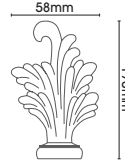

Parchment White

Heritage Grey

Gold over White

Champagne Gold

Baroque Silver

Baroque Gold

Pole lengths: 150cm | 180cm | 240cm | 300cm | 360cm

Poles 300cm and above are supplied in two pieces with a joining screw.

		Kew	Botanical	Claremont	Tatton	Seizincote	Chatsworth
	Parchment White	AS45PW01/Size	AS45PW02/Size	AS45PW03/Size	AS45PW04/Size	AS45PW05/Size	AS45PW06/Size
	Heritage Grey	AS45HG01/Size	AS45HG02/Size	AS45HG03/Size	AS45HG04/Size	AS45HG05/Size	AS45HG06/Size
	Gold Over White	AS45GW01/Size	AS45GW02/Size	AS45GW03/Size	AS45GW04/Size	AS45GW05/Size	AS45GW06/Size
	Champagne Gold	AS45CG01/Size	AS45CG02/Size	AS45CG03/Size	AS45CG04/Size	AS45CG05/Size	AS45CG06/Size
	Baroque Silver	AS45BS01/Size	AS45BS02/Size	AS45BS03/Size	AS45BS04/Size	AS45BS05/Size	AS45BS06/Size
	Baroque Gold	AS45BG01/Size	AS45BG02/Size	AS45BG03/Size	AS45BG04/Size	AS45BG05/Size	AS45BG06/Size

Pole Only 45mm

		150cm	180cm	240cm	300cm	360cm
	Parchment White	AS45PW/150	AS45PW/180	AS45PW/240	AS45PW/300	AS45PW/360
	Heritage Grey	AS45HG/150	AS45HG/180	AS45HG/240	AS45HG/300	AS45HG/360
	Gold Over White	AS45GW/150	AS45GW/180	AS45GW/240	AS45GW/300	AS45GW/360
	Champagne Gold	AS45CG/150	AS45CG/180	AS45CG/240	AS45CG/300	AS45CG/360
	Baroque Silver	AS45BS/150	AS45BS/180	AS45BS/240	AS45BS/300	AS45BS/360
	Baroque Gold	AS45BG/150	AS45BG/180	AS45BG/240	AS45BG/300	AS45BG/360

Finials Only 45mm

Sold in Singles

Kew

Botanical

Claremont

Tatton

Seizincote

Chatsworth