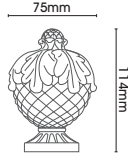

Parchment White

Heritage Grey

Gold over White

Champagne Gold

Baroque Silver

Baroque Gold

Pole lengths: 150cm | 180cm | 240cm | 300cm | 360cm

Poles 300cm and above are supplied in two pieces with a joining screw.

		Kew	Botanical	Claremont	Tatton	Seizincote	Chatsworth
	Parchment White	AS45PW01/Size	AS45PW02/Size	AS45PW03/Size	AS45PW04/Size	AS45PW05/Size	AS45PW06/Size
	Heritage Grey	AS45HG01/Size	AS45HG02/Size	AS45HG03/Size	AS45HG04/Size	AS45HG05/Size	AS45HG06/Size
	Gold Over White	AS45GW01/Size	AS45GW02/Size	AS45GW03/Size	AS45GW04/Size	AS45GW05/Size	AS45GW06/Size
	Champagne Gold	AS45CG01/Size	AS45CG02/Size	AS45CG03/Size	AS45CG04/Size	AS45CG05/Size	AS45CG06/Size
	Baroque Silver	AS45BS01/Size	AS45BS02/Size	AS45BS03/Size	AS45BS04/Size	AS45BS05/Size	AS45BS06/Size
	Baroque Gold	AS45BG01/Size	AS45BG02/Size	AS45BG03/Size	AS45BG04/Size	AS45BG05/Size	AS45BG06/Size

Pole Only 45mm

		150cm	180cm	240cm	300cm	360cm
	Parchment White	AS45PW/150	AS45PW/180	AS45PW/240	AS45PW/300	AS45PW/360
	Heritage Grey	AS45HG/150	AS45HG/180	AS45HG/240	AS45HG/300	AS45HG/360
	Gold Over White	AS45GW/150	AS45GW/180	AS45GW/240	AS45GW/300	AS45GW/360
	Champagne Gold	AS45CG/150	AS45CG/180	AS45CG/240	AS45CG/300	AS45CG/360
	Baroque Silver	AS45BS/150	AS45BS/180	AS45BS/240	AS45BS/300	AS45BS/360
	Baroque Gold	AS45BG/150	AS45BG/180	AS45BG/240	AS45BG/300	AS45BG/360

Finials Only 45mm

Sold in Singles

Kew

Botanical

Claremont

Tatton

Seizincote

Chatsworth