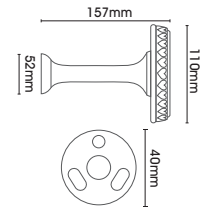

Parchment White

Heritage Grey

Gold over White

Champagne Gold

Baroque Silver

Baroque Gold

Pole lengths: 150cm | 180cm | 240cm | 300cm | 360cm

Poles 300cm and above are supplied in two pieces with a joining screw.

To order Ashbridge Corded or Uncorded Wood poles use item no. **ASHBRIDGE/MTM**

Complete Poles 45mm

Supplied complete with finials, brackets and 10 rings per metre.

Poles 300cm and above are supplied in two pieces with a joining screw.

Pole Only 45mm

		150cm	180cm	240cm	300cm	360cm
	Parchment White	AS45PW/150	AS45PW/180	AS45PW/240	AS45PW/300	AS45PW/360
	Heritage Grey	AS45HG/150	AS45HG/180	AS45HG/240	AS45HG/300	AS45HG/360
	Gold Over White	AS45GW/150	AS45GW/180	AS45GW/240	AS45GW/300	AS45GW/360
	Champagne Gold	AS45CG/150	AS45CG/180	AS45CG/240	AS45CG/300	AS45CG/360
	Baroque Silver	AS45BS/150	AS45BS/180	AS45BS/240	AS45BS/300	AS45BS/360
	Baroque Gold	AS45BG/150	AS45BG/180	AS45BG/240	AS45BG/300	AS45BG/360

Accessories 45mm

Cup Bracket
1 pack of 1

Clasp Bracket
1 pack of 1

Recess Bracket
1 pack of 1

Rings
1 pack of 6

Holdback
1 pack of 1

	Cup Bracket 1 pack of 1	Clasp Bracket 1 pack of 1	Recess Bracket 1 pack of 1	Rings 1 pack of 6	Holdback 1 pack of 1
 Parchment White	AS45PWAC10	AS45PWAC11	AS45PWAC17	AS45PWAC22	AS45PWAC32
 Heritage Grey	AS45HGAC10	AS45HGAC11	AS45HGAC17	AS45HGAC22	AS45HGAC32
 Gold Over White	AS45GWAC10	AS45GWAC11	AS45GWAC17	AS45GWAC22	AS45GWAC32
 Champagne Gold	AS45CGAC10	AS45CGAC11	AS45CGAC17	AS45CGAC22	AS45CGAC32
 Baroque Silver	AS45BSAC10	AS45BSAC11	AS45BSAC17	AS45BSAC22	AS45BSAC32
 Baroque Gold	AS45BGAC10	AS45BGAC11	AS45BGAC17	AS45BGAC22	AS45BGAC32