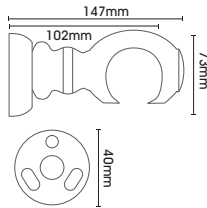

Clasp Bracket
1 pack of 1