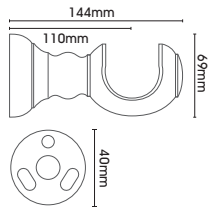

Accessories 45mm

Cup Bracket
1 pack of 1