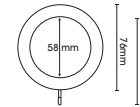

Parchment White

Heritage Grey

Gold over White

Champagne Gold

Baroque Silver

Baroque Gold

Pole lengths: 150cm | 180cm | 240cm | 300cm | 360cm

Poles 300cm and above are supplied in two pieces with a joining screw.

Pole Only 45mm

		150cm	180cm	240cm	300cm	360cm
	Parchment White	AS45PW/150	AS45PW/180	AS45PW/240	AS45PW/300	AS45PW/360
	Heritage Grey	AS45HG/150	AS45HG/180	AS45HG/240	AS45HG/300	AS45HG/360
	Gold Over White	AS45GW/150	AS45GW/180	AS45GW/240	AS45GW/300	AS45GW/360
	Champagne Gold	AS45CG/150	AS45CG/180	AS45CG/240	AS45CG/300	AS45CG/360
	Baroque Silver	AS45BS/150	AS45BS/180	AS45BS/240	AS45BS/300	AS45BS/360
	Baroque Gold	AS45BG/150	AS45BG/180	AS45BG/240	AS45BG/300	AS45BG/360

Accessories 45mm

Cup Bracket
1 pack of 1

Clasp Bracket
1 pack of 1

Recess Bracket
1 pack of 1

Rings
1 pack of 6

Holdback
1 pack of 1

	Cup Bracket 1 pack of 1	Clasp Bracket 1 pack of 1	Recess Bracket 1 pack of 1	Rings 1 pack of 6	Holdback 1 pack of 1
 Parchment White	AS45PWAC10	AS45PWAC11	AS45PWAC17	AS45PWAC22	AS45PWAC32
 Heritage Grey	AS45HGAC10	AS45HGAC11	AS45HGAC17	AS45HGAC22	AS45HGAC32
 Gold Over White	AS45GWAC10	AS45GWAC11	AS45GWAC17	AS45GWAC22	AS45GWAC32
 Champagne Gold	AS45CGAC10	AS45CGAC11	AS45CGAC17	AS45CGAC22	AS45CGAC32
 Baroque Silver	AS45BSAC10	AS45BSAC11	AS45BSAC17	AS45BSAC22	AS45BSAC32
 Baroque Gold	AS45BGAC10	AS45BGAC11	AS45BGAC17	AS45BGAC22	AS45BGAC32