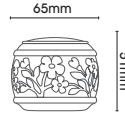

Parchment White

Heritage Grey

Gold over White

Champagne Gold

Baroque Silver

Baroque Gold

Pole lengths: 150cm | 180cm | 240cm | 300cm | 360cm

Poles 300cm and above are supplied in two pieces with a joining screw.

Pole Only 45mm

		150cm	180cm	240cm	300cm	360cm
	Parchment White	AS45PW/150	AS45PW/180	AS45PW/240	AS45PW/300	AS45PW/360
	Heritage Grey	AS45HG/150	AS45HG/180	AS45HG/240	AS45HG/300	AS45HG/360
	Gold Over White	AS45GW/150	AS45GW/180	AS45GW/240	AS45GW/300	AS45GW/360
	Champagne Gold	AS45CG/150	AS45CG/180	AS45CG/240	AS45CG/300	AS45CG/360
	Baroque Silver	AS45BS/150	AS45BS/180	AS45BS/240	AS45BS/300	AS45BS/360
	Baroque Gold	AS45BG/150	AS45BG/180	AS45BG/240	AS45BG/300	AS45BG/360

Finials Only 45mm

Sold in Singles

Kew

Botanical

Claremont

Tatton

Seizincote

Chatsworth